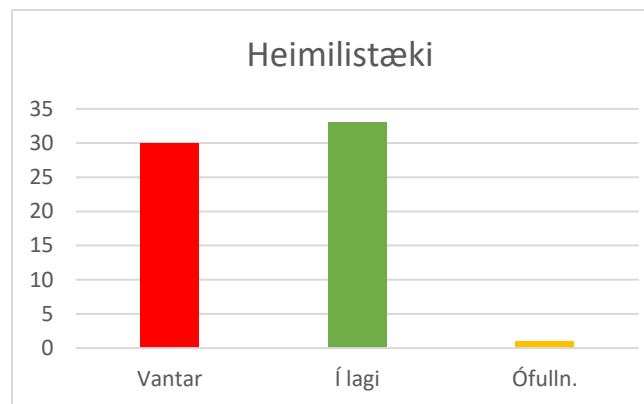

Söluaðili	Nr	Merkingar			Fjöldi
		Vantar	Í lagi	Ófulln.	
Heimilistæki	2	30	33	1	64